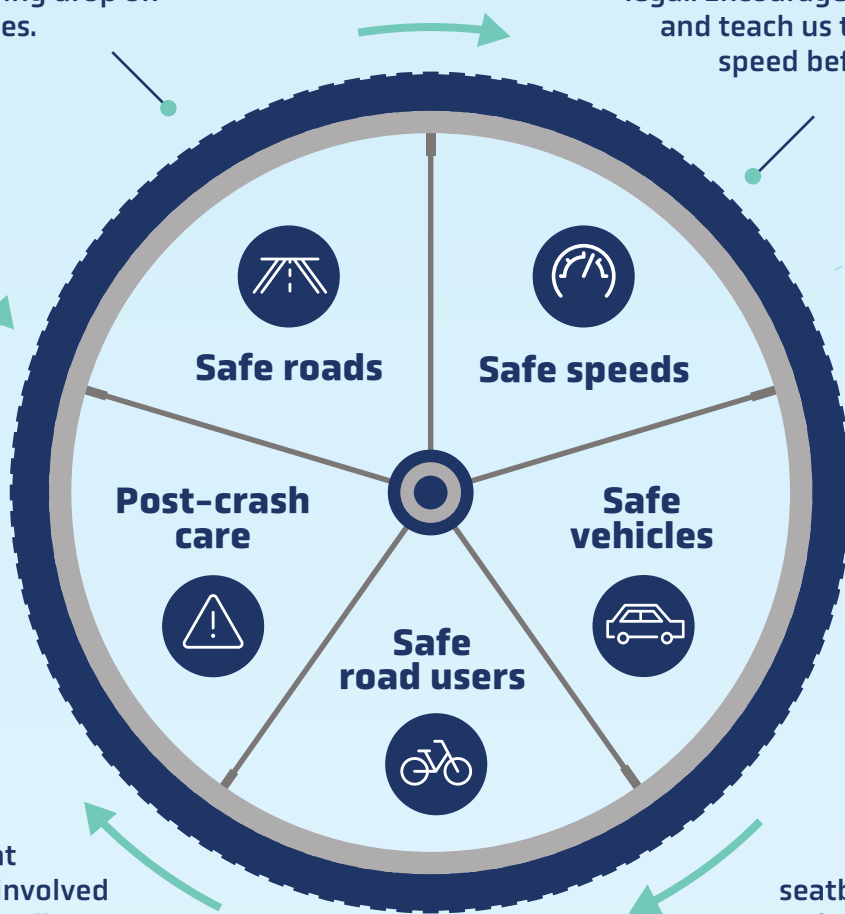

# How to stay safe around our school

**Remember children learn travel behaviours from parents, carers and teachers.**

Comply with road signs and park responsibly during drop off and pick up times.

Maintain a speed that is safe and legal. Encourage us to be focused and teach us to look and judge speed before stepping out into the road.

Help is always at hand for those involved in a road traffic collision. If someone is injured, call 999.

Always wear a seatbelt or use a child seat for all your journey when travelling in a vehicle. It's the law.

Walk, wheel, cycle, or scoot to and from our school when you can.

Don't forget to always wear a helmet when cycling or scooting and ensure you have working lights at all times.